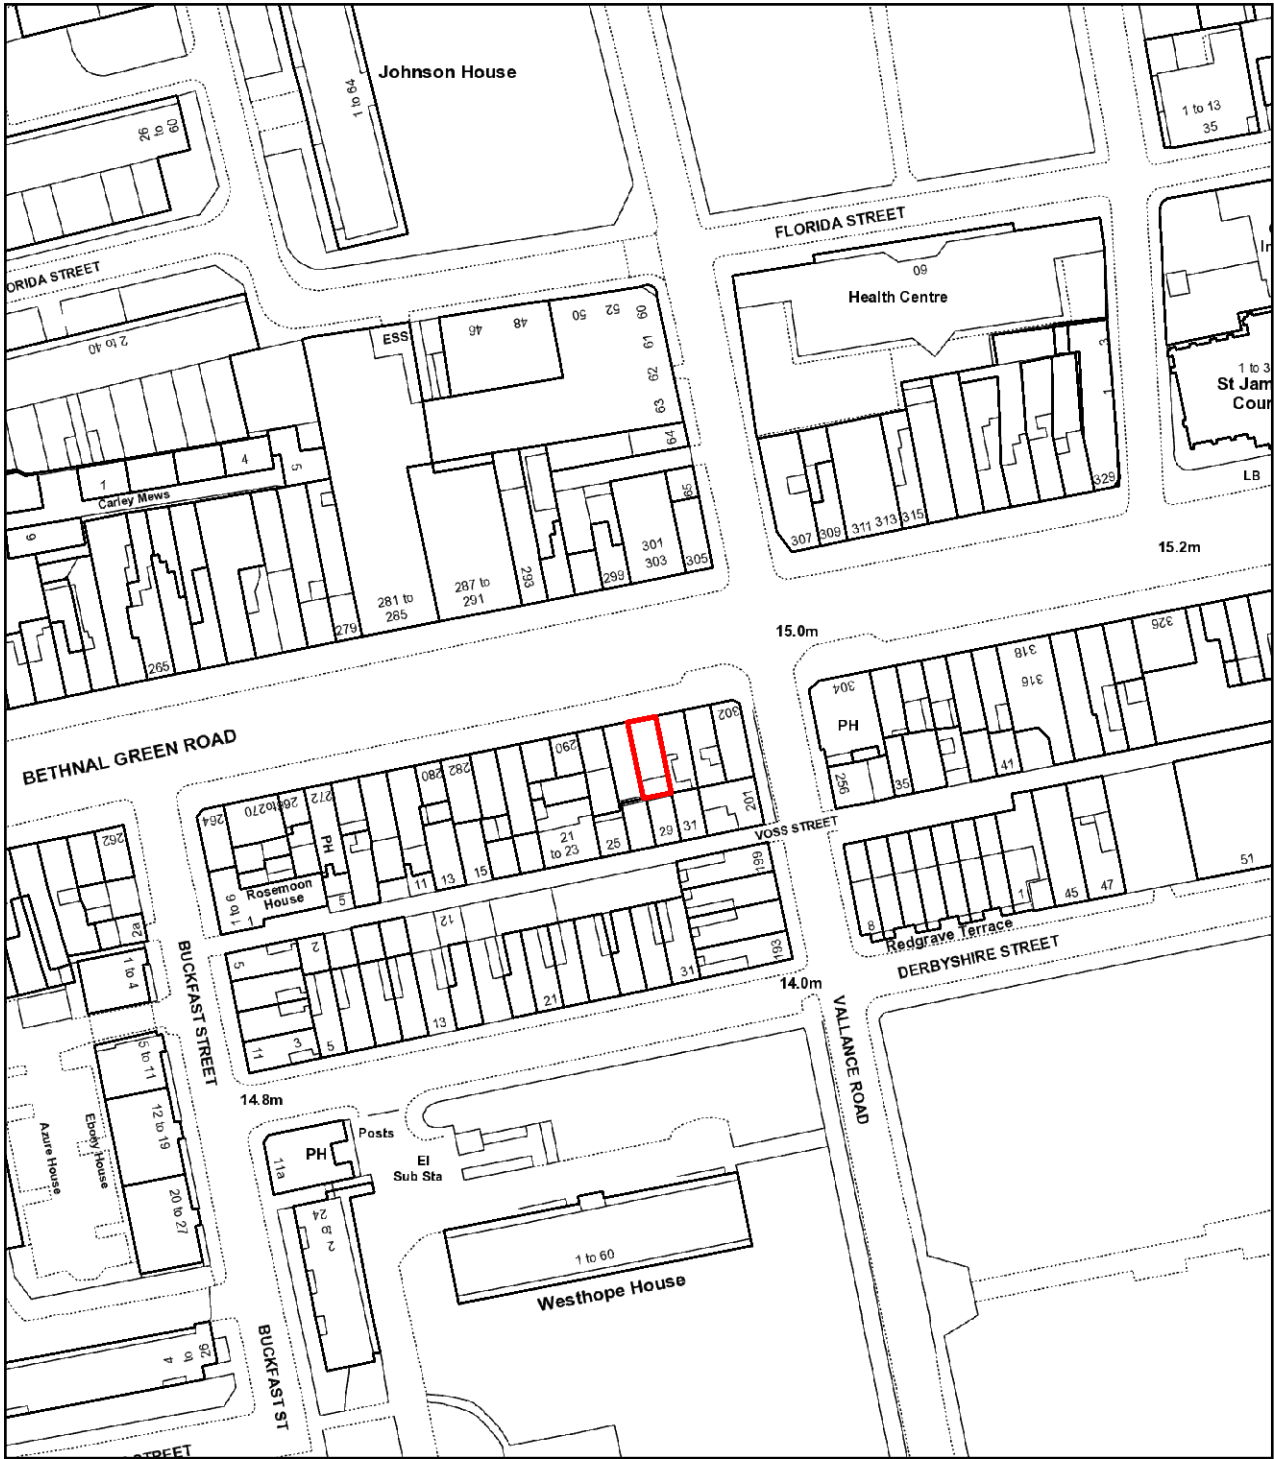

11-31 Toynbee Street  
London E1 7NE

Print @ A4

Scale: 1/1250

 **Extent of site**

Produced from Ordnance Survey digital data and incorporating surveyed revision available at this date.  
© Crown Copyright 1998. Reproduction in whole or part is prohibited without prior permission of Ordnance Survey.  
Supplied by London Borough of Tower Hamlets Licence Number: LA100019288

## 327-329 MORVILLE STREET E3

Area: 1437m<sup>2</sup>

Scale: 1/1250

 **Extent of site**

Produced from Ordnance Survey digital data and incorporating surveyed revision available at this date.  
© Crown Copyright 1998. Reproduction in whole or part is prohibited without prior permission of Ordnance Survey.  
Supplied by London Borough of Tower Hamlets Licence Number: LA100019288

# 31 Turner Street, E1 2AU

Scale 1:1250

Produced by London Borough of Tower Hamlets on 12/11/2010. This map is based upon Ordnance Survey material with the permission of Ordnance Survey on behalf of the Controller of Her Majesty's Stationery Office © Crown Copyright. Unauthorised reproduction infringes Crown copyright and may lead to prosecution reproduction infringes Crown copyright and may lead to prosecution or civil proceedings. 100019288, 2010.