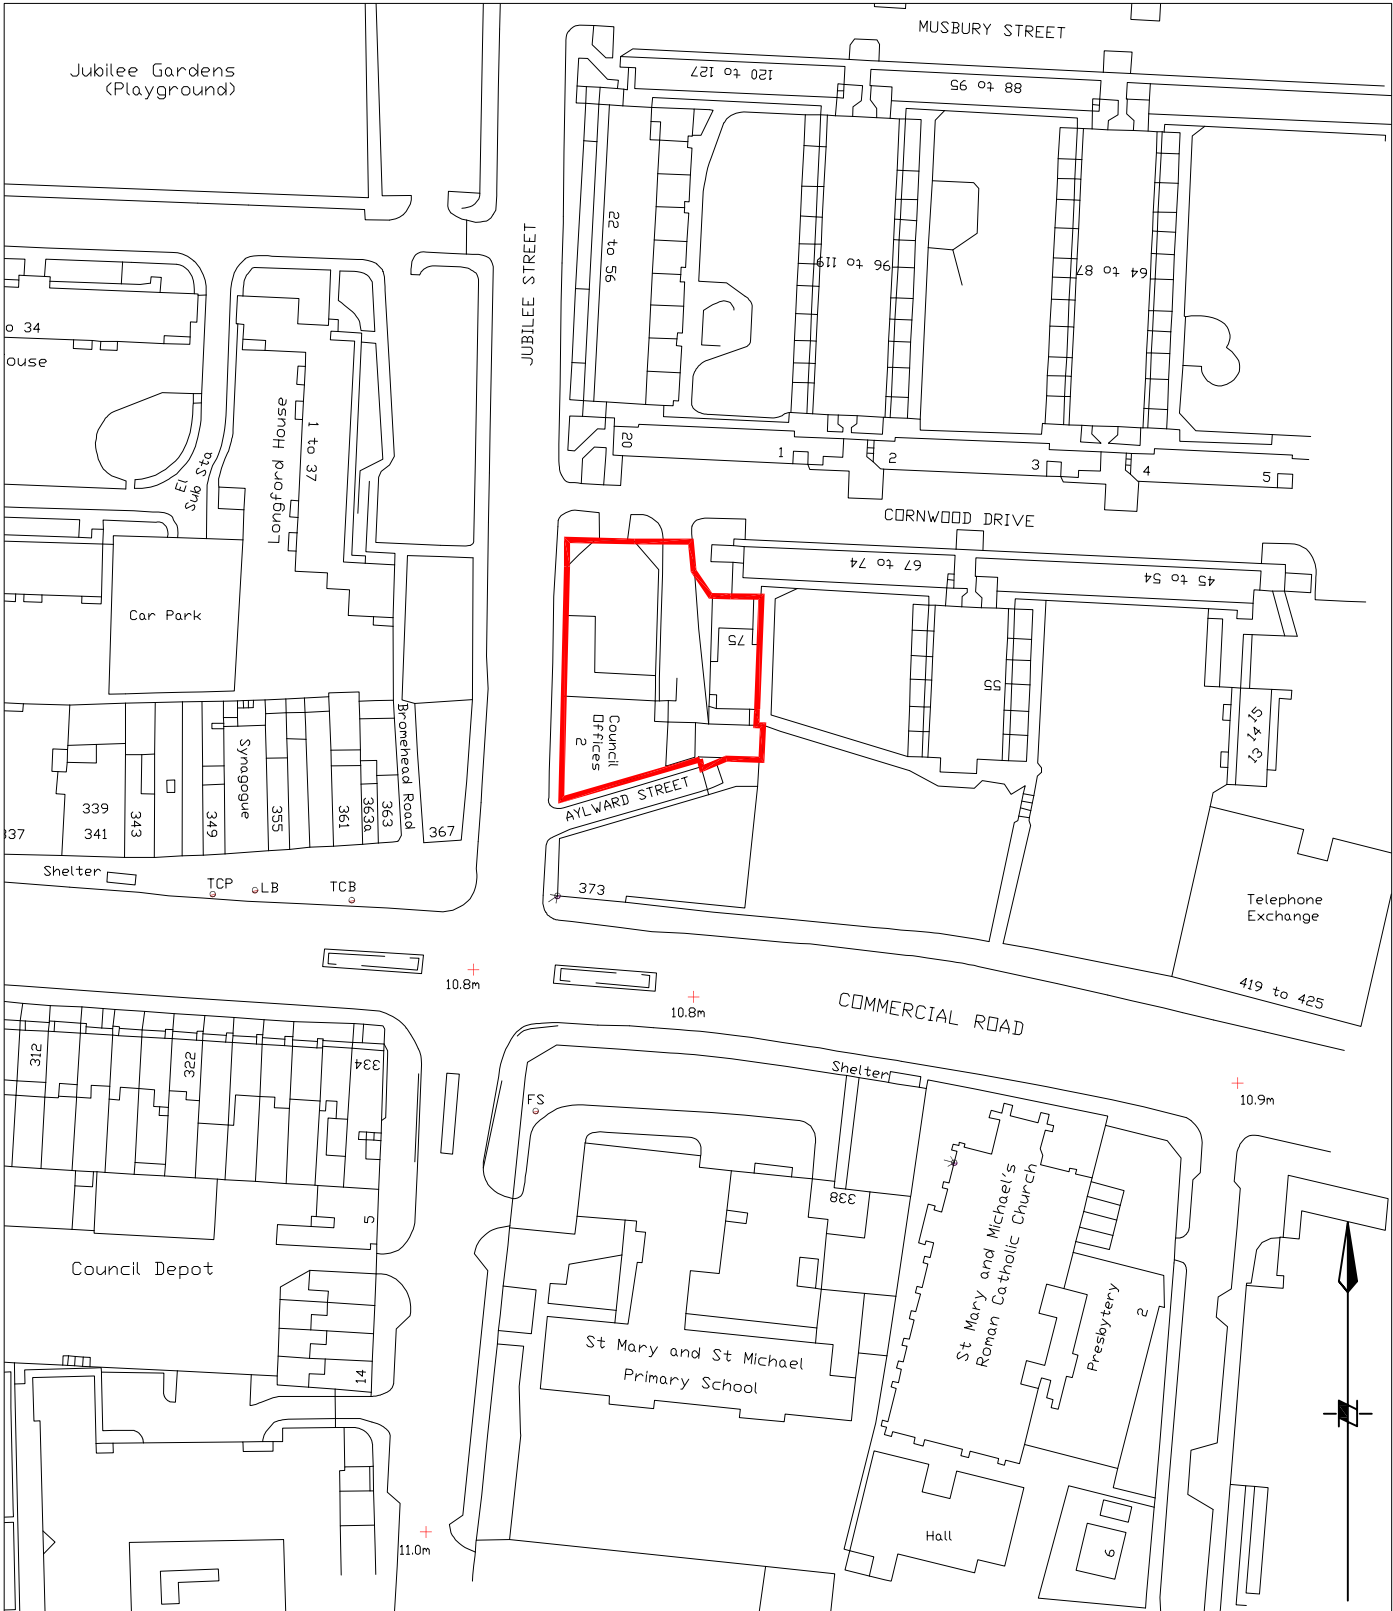

11-31 Toynbee Street  
London E1 7NE

Print @ A4

Scale: 1/1250

 **Extent of site**

Produced from Ordnance Survey digital data and incorporating surveyed revision available at this date.  
© Crown Copyright 1998. Reproduction in whole or part is prohibited without prior permission of Ordnance Survey.  
Supplied by London Borough of Tower Hamlets Licence Number: LA100019288

# Asset Management

Title 2 Jubilee Street, London.	Scale 1:1250	Date 20:12:2010	Area 278 m <sup>2</sup>
------------------------------------	-----------------	--------------------	----------------------------

## 327-329 MORVILLE STREET E3

Area: 1437m<sup>2</sup>

Scale: 1/1250

 **Extent of site**

Produced from Ordnance Survey digital data and incorporating surveyed revision available at this date.  
© Crown Copyright 1998. Reproduction in whole or part is prohibited without prior permission of Ordnance Survey.  
Supplied by London Borough of Tower Hamlets Licence Number: LA100019288

# 31 Turner Street, E1 2AU

Scale 1:1250

Produced by London Borough of Tower Hamlets on 12/11/2010. This map is based upon Ordnance Survey material with the permission of Ordnance Survey on behalf of the Controller of Her Majesty's Stationery Office © Crown Copyright. Unauthorised reproduction infringes Crown copyright and may lead to prosecution reproduction infringes Crown copyright and may lead to prosecution or civil proceedings. 100019288, 2010.