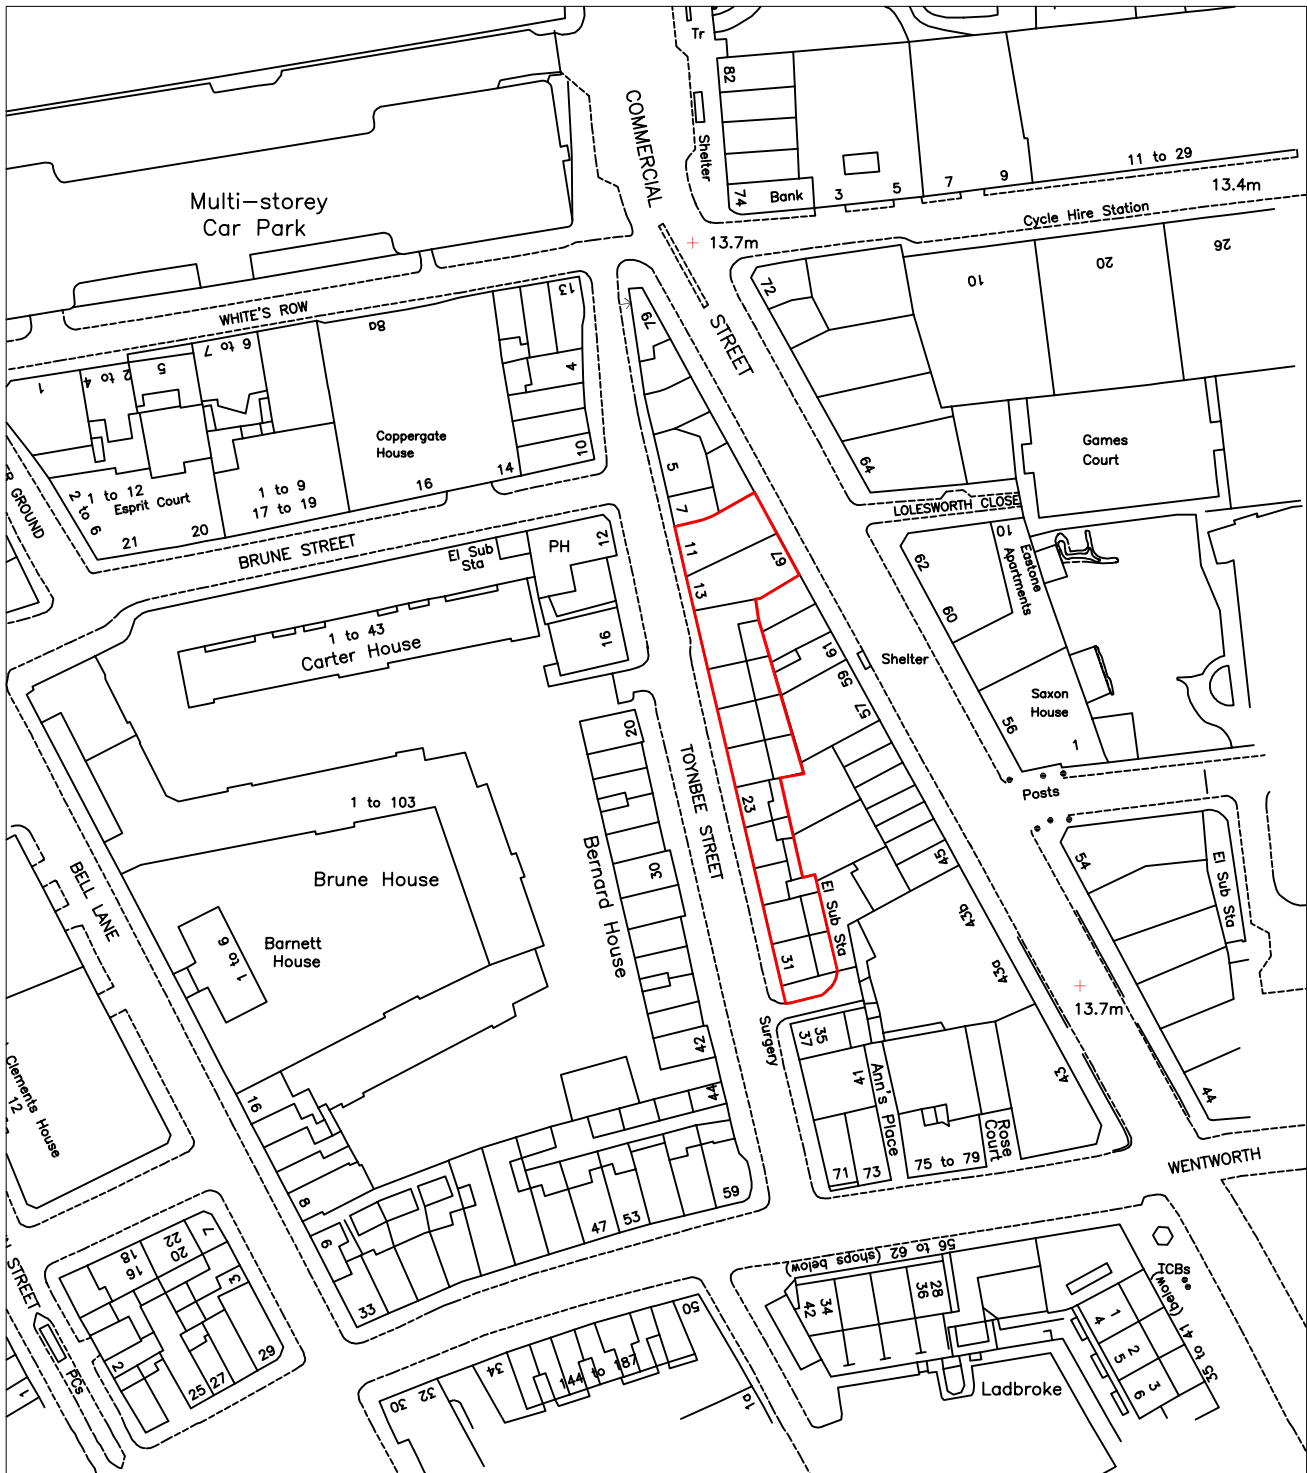

11-31 Toynbee Street  
London E1 7NE

Print @ A4

Scale: 1/1250

 **Extent of site**

Produced from Ordnance Survey digital data and incorporating surveyed revision available at this date.  
© Crown Copyright 1998. Reproduction in whole or part is prohibited without prior permission of Ordnance Survey.  
Supplied by London Borough of Tower Hamlets Licence Number: LA100019288

# Asset Management

Title 2 Jubilee Street, London.	Scale 1:1250	Date 20:12:2010	Area 278 m <sup>2</sup>
------------------------------------	-----------------	--------------------	----------------------------

## 327-329 MORVILLE STREET E3

Area: 1437m<sup>2</sup>

Scale: 1/1250

 **Extent of site**

Produced from Ordnance Survey digital data and incorporating surveyed revision available at this date.  
© Crown Copyright 1998. Reproduction in whole or part is prohibited without prior permission of Ordnance Survey.  
Supplied by London Borough of Tower Hamlets Licence Number: LA100019288

# 31 Turner Street, E1 2AU

Scale 1:1250

Produced by London Borough of Tower Hamlets on 12/11/2010. This map is based upon Ordnance Survey material with the permission of Ordnance Survey on behalf of the Controller of Her Majesty's Stationery Office © Crown Copyright. Unauthorised reproduction infringes Crown copyright and may lead to prosecution reproduction infringes Crown copyright and may lead to prosecution or civil proceedings. 100019288, 2010.