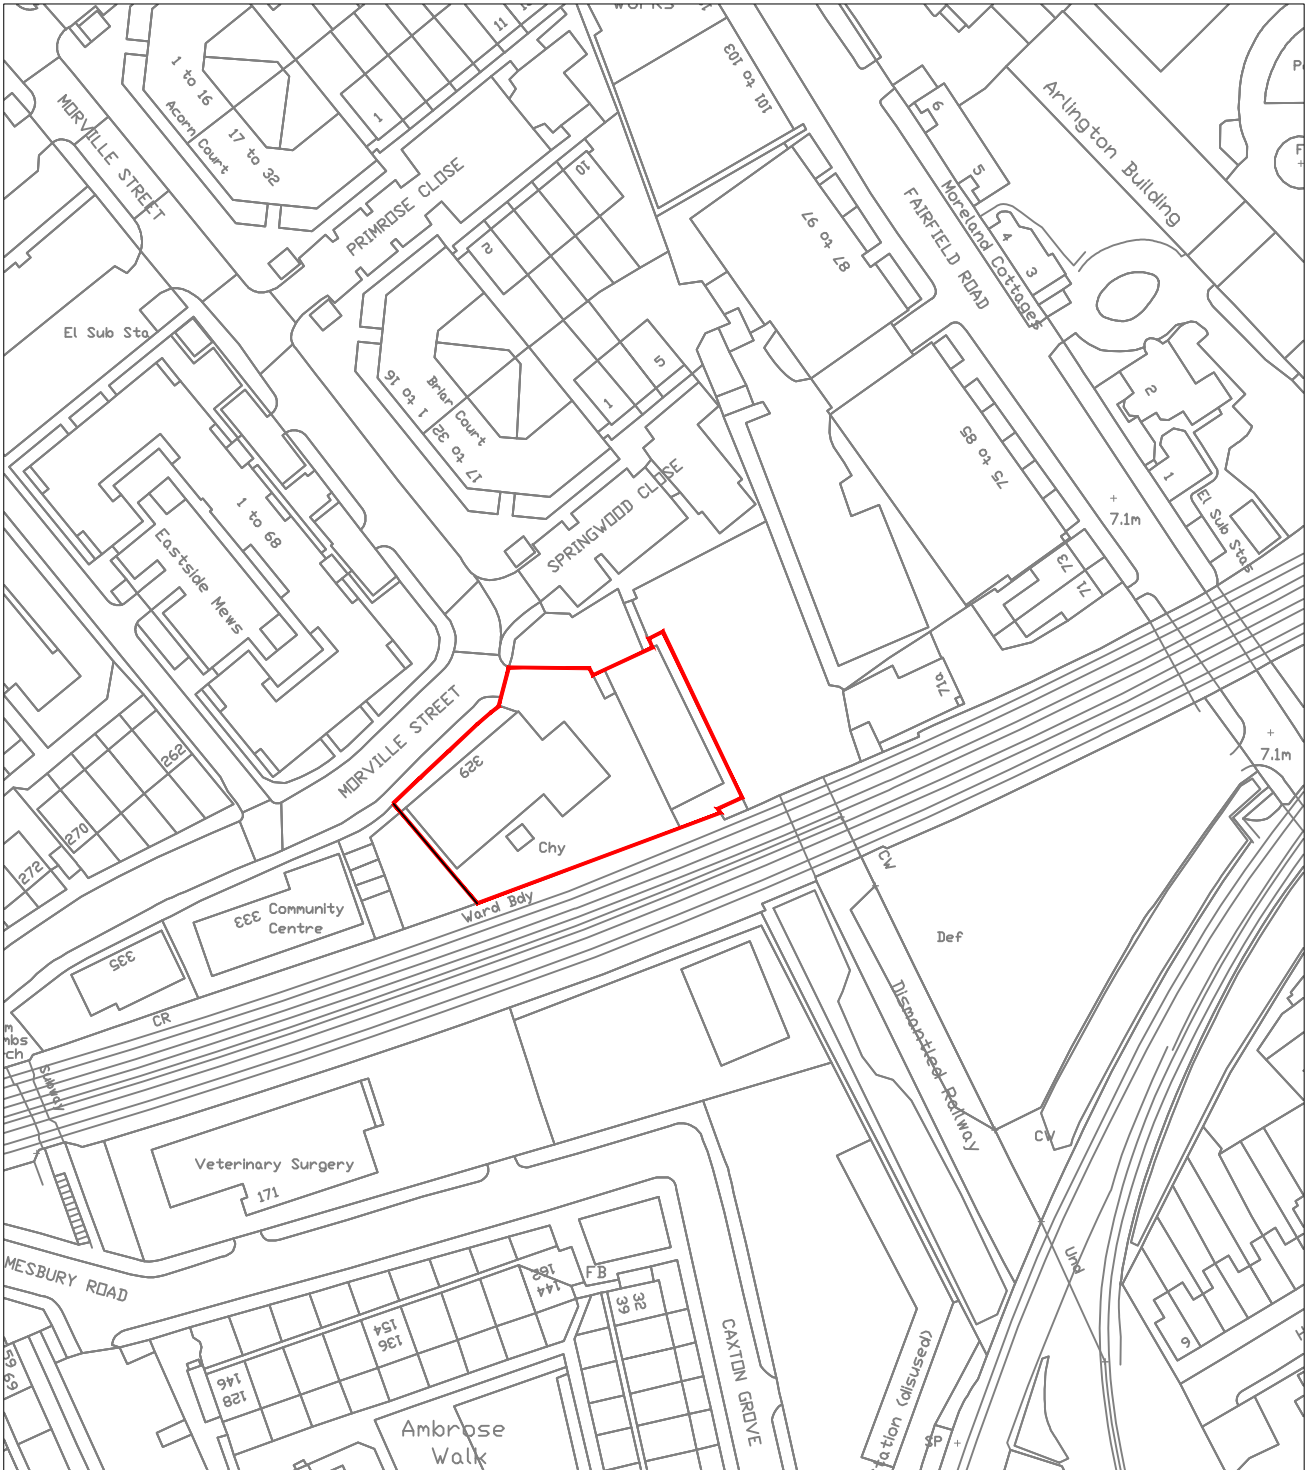

11-31 Toynbee Street  
London E1 7NE

Print @ A4

Scale: 1/1250

 **Extent of site**

Produced from Ordnance Survey digital data and incorporating surveyed revision available at this date.  
© Crown Copyright 1998. Reproduction in whole or part is prohibited without prior permission of Ordnance Survey.  
Supplied by London Borough of Tower Hamlets Licence Number: LA100019288

# Asset Management

Title 2 Jubilee Street, London.	Scale 1:1250	Date 20:12:2010	Area 278 m <sup>2</sup>
------------------------------------	-----------------	--------------------	----------------------------

 Site Boundary

## 327-329 MORVILLE STREET E3

Area: 1437m<sup>2</sup>

Scale: 1/1250

 **Extent of site**

Produced from Ordnance Survey digital data and incorporating surveyed revision available at this date.  
© Crown Copyright 1998. Reproduction in whole or part is prohibited without prior permission of Ordnance Survey.  
Supplied by London Borough of Tower Hamlets Licence Number: LA100019288